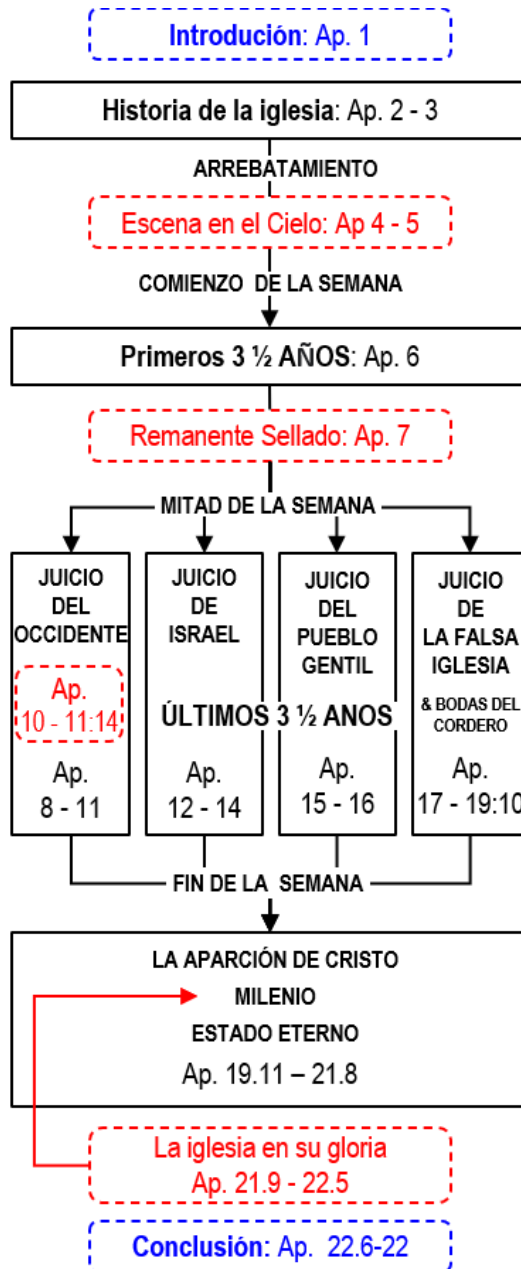

Esquema Cronológico de la Apocalipsis

* BLACK TEXT = EVENTS
 RED TEXT = ADDED DETAILS
 BLUE TEXT = OPEN AND CLOSE