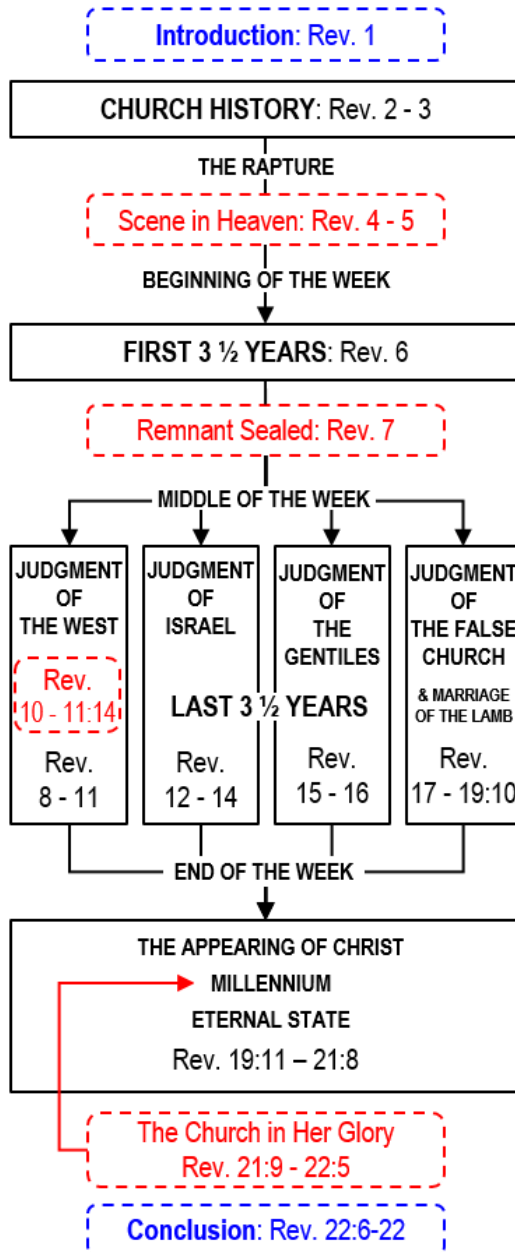

Revelation Chronologically Arranged

* BLACK TEXT = EVENTS
 RED TEXT = ADDED DETAILS
 BLUE TEXT = OPEN AND CLOSE